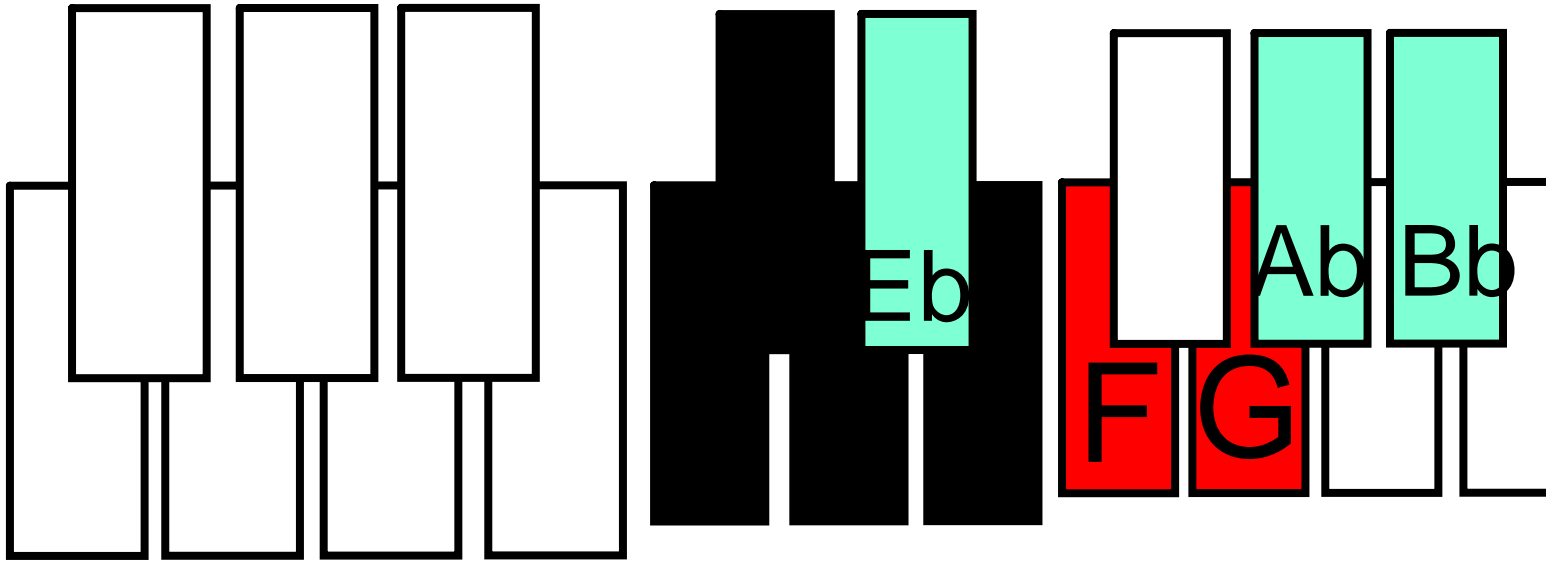

CONCERT F

Bells

Do Mi So Do Ti So Fa Re Do

Concept DL Assessment

CONCERT Eb

Bells

Concert Eb

19 Concert Eb, Bells...

Do Mi So D

24

Detailed description: This block contains two staves of musical notation. The top staff is labeled '19 Concert Eb, Bells...' and shows a treble clef, a key signature of two flats (Bb and Eb), and a melody starting with a quarter note D4. The bottom staff is labeled '24' and shows a treble clef, a key signature of two flats, and a melody starting with a quarter note D4. The notation includes various note values, rests, and dynamic markings.